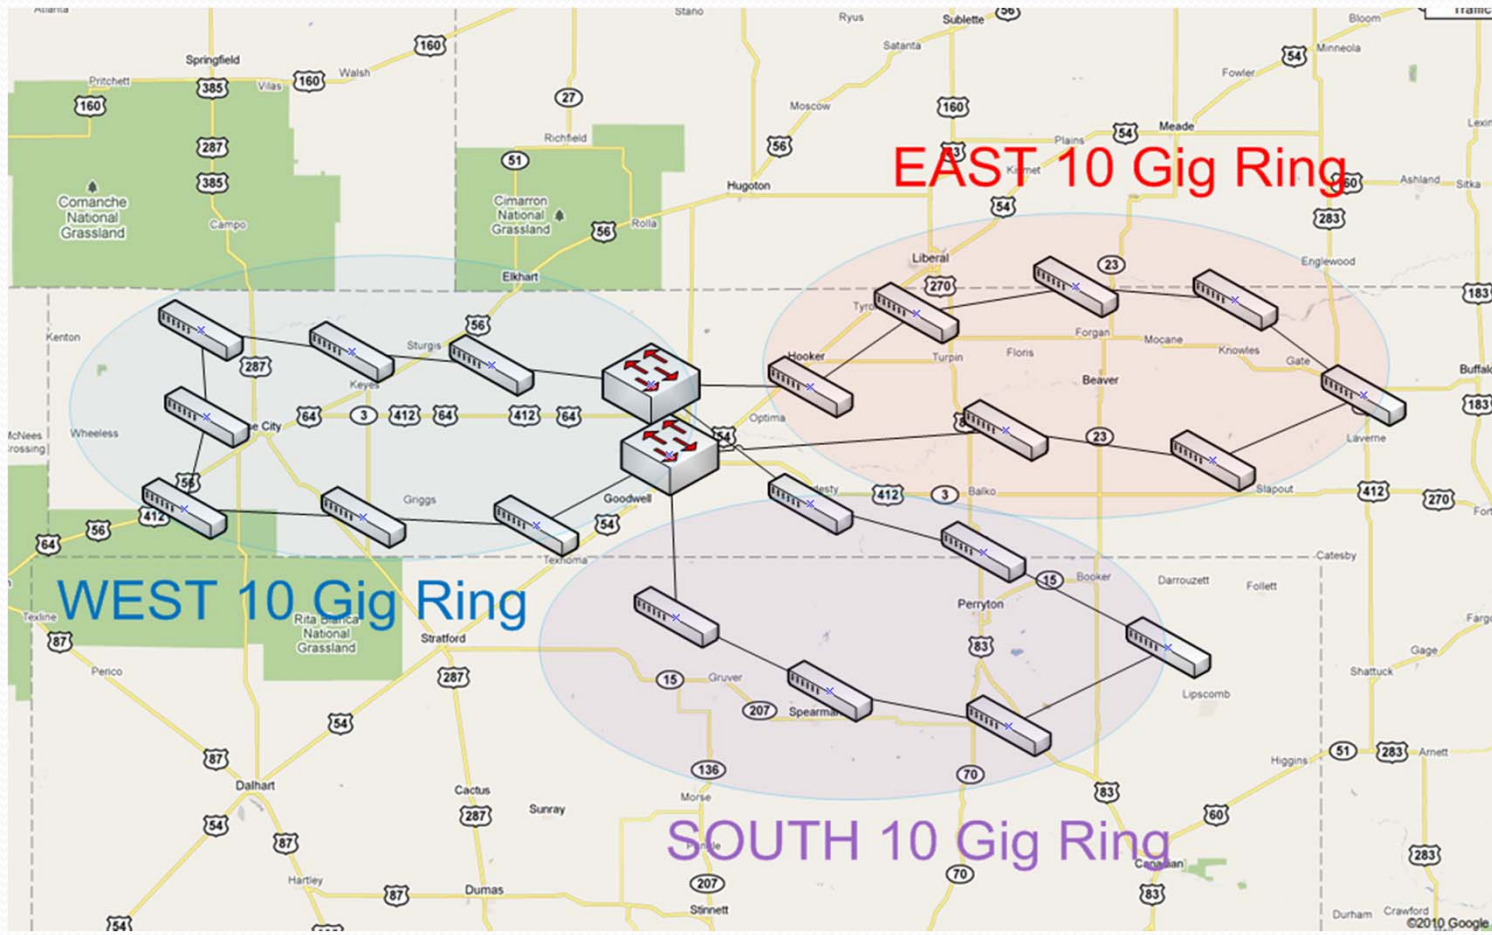

# Brief Introduction to PTCI

- We are an ILEC in the Oklahoma Panhandle
  - We also operate a CLEC in the Texas Panhandle
- We provide:
  - Voice services
  - Data services
  - Video services
  - Wireless CDMA 1X/EVDO services

# Transport History

- Transport
  - Migrated from DS-3's to OC-12/48's to 10Gb Rings
    - Layer 2 / Provider Backbone Transport (PBT) 2008
    - 10Gb WAN and 1GB LAN
    - Successful, but a difficult transition
- ISP Backbone(s)
  - Migrated from T1's to DS-3's to OC-3's to GbE's
    - Removed our TDM-based core router(s)
    - Removed our last OC-3

# Reasons for Provider Backbone Transport

- Simple
  - Layer 2 Ethernet
  - VLANs
- Good Fit for Our Network
  - Already had fiber rings in place
  - Already using 1Gb Optical Transport equipment
- Cost
  - PBT was the Lowest-Cost Option for us

# Network Diagram